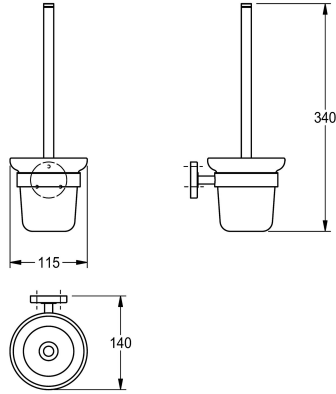

KWC MEDIUS Toilet brush holder

Modell-Linie: MEDIUS | MEDX005HP
Accessoires Hotel & Residential | Toilet brush holders Hotel & Res.

KWC-No.

2000106249

Surface high polished Dimensions 115 x 340 x 140 mm (W x H x D)

Toilet brush holder for wall mounting, 304 stainless steel handle with nylon brush, glass cup, round covers to conceal the fixing of screws, includes stainless steel screws and dowels.

surface finish

high polished

Surface high polished
Dimensions 115 x 340 x 140 mm (W x H x D)

Technical Data

brush colour
material
material code
overall depth
overall height
overall width
surface finish
type of brush
type of fixing
type of mounting

white
stainless steel
1.4301 Chrome Nickel steel V2A
140 mm
340 mm
115 mm
high polished
nylon
screw
wall mounting