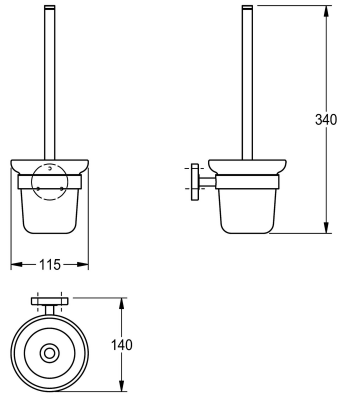

### KWC-No.

**2000106249**

Surface high polished Dimensions 115 x 340 x 140 mm (W x H x D)

### surface finish

high polished

Toilet brush holder for wall mounting, 304 stainless steel handle with nylon brush, glass cup, round covers to conceal the fixing of screws, includes stainless steel screws and dowels.

Surface high polished  
Dimensions 115 x 340 x 140 mm (W x H x D)

### Technical Data

brush colour
material
material code
overall depth
overall height
overall width
surface finish
type of brush
type of fixing
type of mounting

white
stainless steel
1.4301 Chrome Nickel steel V2A
140 mm
340 mm
115 mm
high polished
nylon
screw
wall mounting