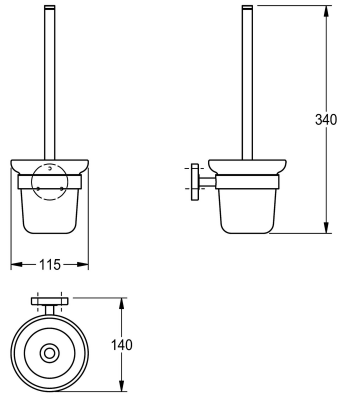

KWC MEDIUS Toilet brush holder

Modell-Linie: MEDIUS | MEDX005HP
Accessoires Hotel & Residential | Toilet brush holders Hotel & Res.

KWC-No.

2000106249

Surface high polished Dimensions 115 x 340 x 140 mm (W x H x D)

Toilet brush holder for wall mounting, 304 stainless steel handle with nylon brush, glass cup, round covers to conceal the fixing of screws, includes stainless steel screws and dowels.

surface finish

high polished

Surface high polished
Dimensions 115 x 340 x 140 mm (W x H x D)

Technical Data

brush colour
material
material code
overall depth
overall height
overall width
surface finish
type of brush
type of fixing
type of mounting

white
stainless steel
1.4301 Chrome Nickel steel V2A
140 mm
340 mm
115 mm
high polished
nylon
screw
wall mounting