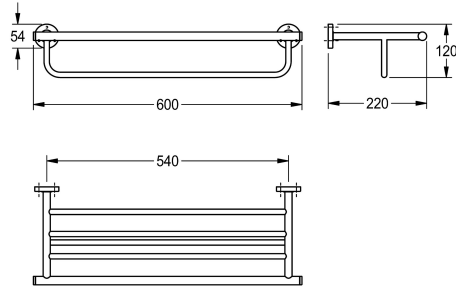

### KWC-No.

**2000106257**

Surface high polished Dimensions 600 x 120 x 220 mm (W x H x D)

**2000106256**

Surface satin finished

Surface high polished  
Dimensions 600 x 120 x 220 mm (W x H x D)

### Technical Data

|                  |                                |
|------------------|--------------------------------|
| material         | stainless steel                |
| material code    | 1.4301 Chrome Nickel steel V2A |
| overall depth    | 220 mm                         |
| overall height   | 120 mm                         |
| overall width    | 600 mm                         |
| surface finish   | high polished                  |
| type of fixing   | screw                          |
| type of mounting | wall mounting                  |

|                  |                                |
|------------------|--------------------------------|
| material         | stainless steel                |
| material code    | 1.4301 Chrome Nickel steel V2A |
| overall depth    | 220 mm                         |
| overall height   | 120 mm                         |
| overall width    | 600 mm                         |
| surface finish   | high polished                  |
| type of fixing   | screw                          |
| type of mounting | wall mounting                  |