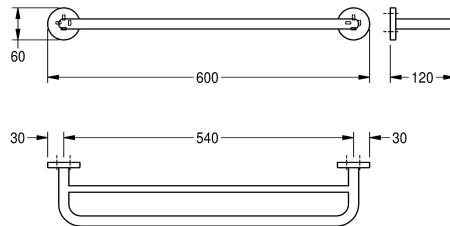

KWC FIRMUS Double towel rail

Modell-Linie: **FIRMUS | FIRX002HP**
Accessoires Hotel & Residential | Towel & rob holder Hotel

KWC-No.

2000106267

Surface high polished Dimensions 600 x 60 x 200 mm (W x H x D)

Double towel rail for wall mounting, 304 stainless steel, round covers with drilled hole on bottom for fixation, includes stainless steel screws and dowels.

surface finish

high polished

Surface high polished
Dimensions 600 x 60 x 120 mm (W x H x D)

Technical Data

material
material code
overall depth
overall height
overall width
surface finish
type of fixing
type of mounting

stainless steel
1.4301 Chrome Nickel steel V2A
120 mm
60 mm
600 mm
high polished
screw
wall mounting