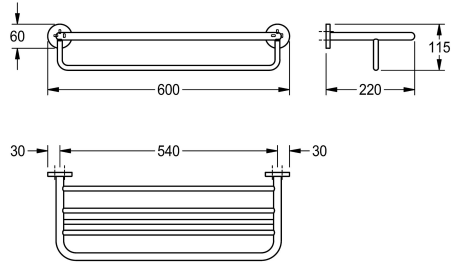

KWC FIRMUS

FIRMUS Double towel rack in combination

Modell-Linie: FIRMUS | FIRX012

Accessoires Hotel & Residential | Towel & rob holder Hotel

KWC-No.

2000106281

Surface high polished Dimensions 600 x 115 x 220 mm (W x H x D)

2000106280

Surface satin finished

surface finish

high polished

satin finished

Double towel rack in combination of towel shelf and rail for wall mounting, 304 stainless steel, round covers with drilled hole on bottom for fixation, includes stainless steel screws and dowels.

Surface satin finished

Dimensions 600 x 115 x 220 mm (W x H x D)

Technical Data

material	stainless steel
material code	1.4301 Chrome Nickel steel V2A
overall depth	220 mm
overall height	115 mm
overall width	600 mm
surface finish	satin finished
type of fixing	screw
type of mounting	wall mounting

material	stainless steel
material code	1.4301 Chrome Nickel steel V2A
overall depth	220 mm
overall height	115 mm
overall width	600 mm
surface finish	satin finished
type of fixing	screw
type of mounting	wall mounting