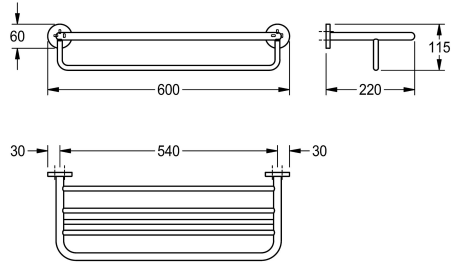

KWC FIRMUS Double towel rack

Modell-Linie: FIRMUS | FIRX012HP
Accessoires Hotel & Residential | Towel & rob holder Hotel

KWC-No.

2000106281

Surface high polished Dimensions 600 x 115 x 220 mm (W x H x D)

Double towel rack in combination of towel shelf and rail for wall mounting, 304 stainless steel, round covers with drilled hole on bottom for fixation, includes stainless steel screws and dowels.

surface finish

high polished

Surface high polished
Dimensions 600 x 115 x 220 mm (W x H x D)

Technical Data

material
material code
overall depth
overall height
overall width
surface finish
type of fixing
type of mounting

stainless steel
1.4301 Chrome Nickel steel V2A
220 mm
115 mm
600 mm
high polished
screw
wall mounting