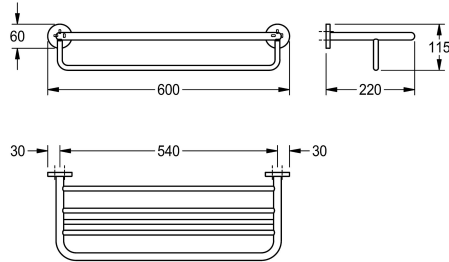

KWC FIRMUS Double towel rack

Modell-Linie: FIRMUS | FIRX012HP
Accessoires Hotel & Residential | Towel & rob holder Hotel

KWC-No.

2000106281

Surface high polished Dimensions 600 x 115 x 220 mm (W x H x D)

2000106280

Surface satin finished

surface finish

high polished

satin finished

Double towel rack in combination of towel shelf and rail for wall mounting, 304 stainless steel, round covers with drilled hole on bottom for fixation, includes stainless steel screws and dowels.

Surface high polished
Dimensions 600 x 115 x 220 mm (W x H x D)

Technical Data

material	stainless steel
material code	1.4301 Chrome Nickel steel V2A
overall depth	220 mm
overall height	115 mm
overall width	600 mm
surface finish	high polished
type of fixing	screw
type of mounting	wall mounting

material	stainless steel
material code	1.4301 Chrome Nickel steel V2A
overall depth	220 mm
overall height	115 mm
overall width	600 mm
surface finish	high polished
type of fixing	screw
type of mounting	wall mounting