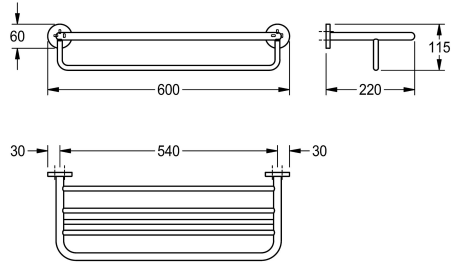

### KWC-No.

**2000106281**

Surface high polished Dimensions 600 x 115 x 220 mm (W x H x D)

Double towel rack in combination of towel shelf and rail for wall mounting, 304 stainless steel, round covers with drilled hole on bottom for fixation, includes stainless steel screws and dowels.

### surface finish

high polished

Surface high polished  
Dimensions 600 x 115 x 220 mm (W x H x D)

### Technical Data

material
material code
overall depth
overall height
overall width
surface finish
type of fixing
type of mounting

stainless steel
1.4301 Chrome Nickel steel V2A
220 mm
115 mm
600 mm
high polished
screw
wall mounting