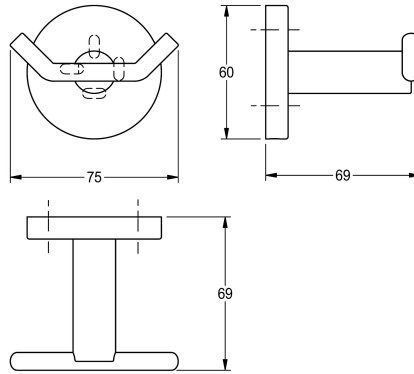

KWC FIRMUS

FIRMUS Double robe hook for wall mounting

Modell-Linie: FIRMUS | FIRX0110

Accessoires Hotel & Residential | Towel & robe holder Hotel

KWC-No.

2000106287

Surface high polished Dimensions 75 x 60 x 69 mm (W x H x D)

2000106286

Surface satin finished

surface finish

high polished

satin finished

Double robe hook for wall mounting, 304 stainless steel, round covers with drilled hole on bottom for fixation, includes stainless steel screws and dowels.

Surface satin finished
Dimensions 75 x 60 x 69 mm (W x H x D)

Technical Data

number of hooks

2

material

stainless steel

material code

1.4301 Chrome Nickel steel V2A

overall depth

69 mm

overall height

60 mm

overall width

75 mm

surface finish

satin finished