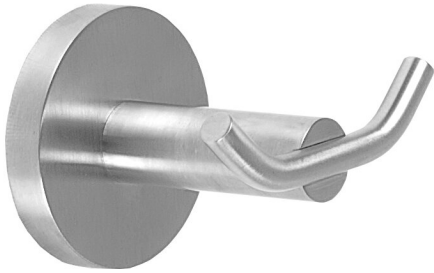

KWC FIRMUS

FIRMUS Double robe hook for wall mounting

Modell-Linie: FIRMUS | FIRX0110

Accessoires Hotel & Residential | Towel & robe holder Hotel

KWC-No.

2000106287

Surface high polished Dimensions 75 x 60 x 69 mm (W x H x D)

2000106286

Surface satin finished

surface finish

high polished

satin finished

Double robe hook for wall mounting, 304 stainless steel, round covers with drilled hole on bottom for fixation, includes stainless steel screws and dowels.

Surface satin finished
Dimensions 75 x 60 x 69 mm (W x H x D)

Technical Data

number of hooks

2

material

stainless steel

material code

1.4301 Chrome Nickel steel V2A

overall depth

69 mm

overall height

60 mm

overall width

75 mm

surface finish

satin finished