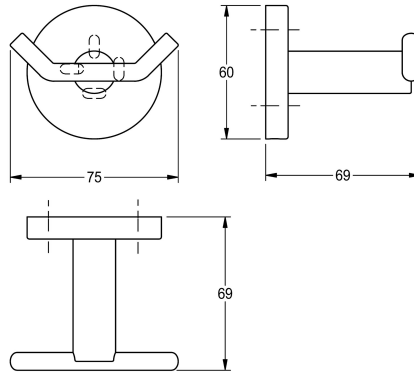

KWC FIRMUS

FIRMUS Double robe hook for wall mounting

Modell-Linie: FIRMUS | FIRX0110

Accessoires Hotel & Residential | Towel & robe holder Hotel

KWC-No.

2000106287

Surface high polished Dimensions 75 x 60 x 69 mm (W x H x D)

2000106286

Surface satin finished

surface finish

high polished

satin finished

Double robe hook for wall mounting, 304 stainless steel, round covers with drilled hole on bottom for fixation, includes stainless steel screws and dowels.

Surface satin finished
Dimensions 75 x 60 x 69 mm (W x H x D)

Technical Data

number of hooks

2

material

stainless steel

material code

1.4301 Chrome Nickel steel V2A

overall depth

69 mm

overall height

60 mm

overall width

75 mm

surface finish

satin finished