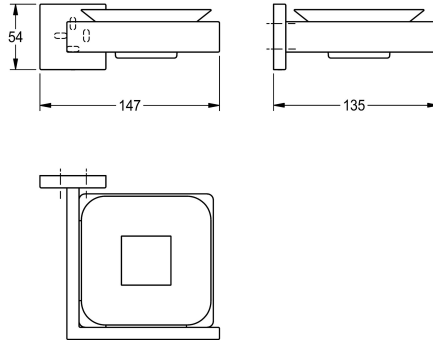

KWC CUBUS

CUBUS Soap dish for wall mounting

Modell-Linie: CUBUS | CUBX007

Accessoires Hotel & Residential | Tumbler & soap holder

KWC-No.

2000106357

Surface high polished Dimensions 147 x 54 x 135 mm (W x H x D)

2000106356

Surface satin finished

surface finish

high polished

satin finished

Soap dish for wall mounting, 304 stainless steel, glass dish, square covers with drilled hole on bottom for fixation, includes stainless steel screws and dowels.

Surface satin finished
Dimensions 147 x 54 x 135 mm (W x H x D)

Technical Data

| | |
|------------------|--------------------------------|
| material | stainless steel |
| material code | 1.4301 Chrome Nickel steel V2A |
| overall depth | 135 mm |
| overall height | 54 mm |
| overall width | 147 mm |
| surface finish | satin finished |
| type of fixing | screw |
| type of mounting | wall mounting |

| | |
|------------------|--------------------------------|
| material | stainless steel |
| material code | 1.4301 Chrome Nickel steel V2A |
| overall depth | 135 mm |
| overall height | 54 mm |
| overall width | 147 mm |
| surface finish | satin finished |
| type of fixing | screw |
| type of mounting | wall mounting |