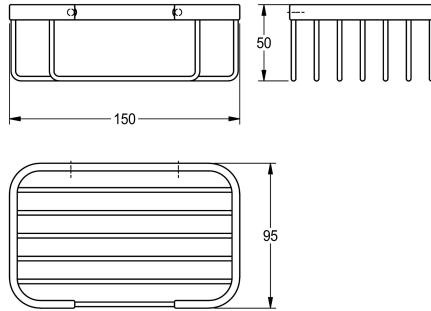

KWC ACCESSOIRES Square basket for wall mounting

Modell-Linie: ACCESSOIRES | MISX0009HP
Accessoires Hotel & Residential | Complementary parts Hotel & Res.

KWC-No.

2000106381

Dimensions 150 x 50 x 95 mm (W x H x D)

Square basket for wall mounting, 304 stainless steel, used for shower or bath, includes stainless steel screws and dowels.

Surface high polished
Dimensions 150 x 50 x 95 mm (W x H x D)

Technical Data

material
material code
overall depth
overall height
overall width
surface finish
type of fixing
type of mounting

stainless steel
1.4301 Chrome Nickel steel V2A
95 mm
50 mm
150 mm
high polished
screw
wall mounting