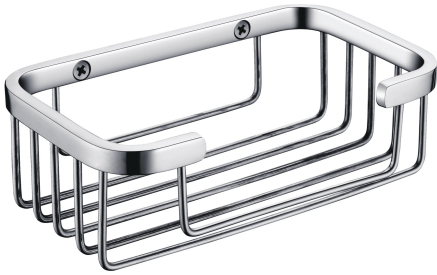

KWC ACCESSOIRES Square basket for wall mounting

Modell-Linie: ACCESSOIRES | MISX0009HP
Accessoires Hotel & Residential | Complementary parts Hotel & Res.

KWC-No.

2000106381

Dimensions 150 x 50 x 95 mm (W x H x D)

Square basket for wall mounting, 304 stainless steel, used for shower or bath, includes stainless steel screws and dowels.

Surface high polished
Dimensions 150 x 50 x 95 mm (W x H x D)

Technical Data

material
material code
overall depth
overall height
overall width
surface finish
type of fixing
type of mounting

stainless steel
1.4301 Chrome Nickel steel V2A
95 mm
50 mm
150 mm
high polished
screw
wall mounting