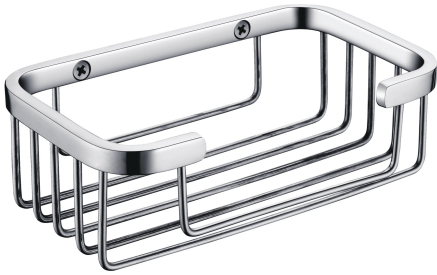

## KWC ACCESSOIRES Square basket for wall mounting

Modell-Linie: ACCESSOIRES | MISX0009HP  
Accessoires Hotel & Residential | Complementary parts Hotel & Res.

### KWC-No.

**2000106381**

Dimensions 150 x 50 x 95 mm (W x H x D)

Square basket for wall mounting, 304 stainless steel, used for shower or bath, includes stainless steel screws and dowels.

Surface high polished  
Dimensions 150 x 50 x 95 mm (W x H x D)

### Technical Data

material
material code
overall depth
overall height
overall width
surface finish
type of fixing
type of mounting

stainless steel
1.4301 Chrome Nickel steel V2A
95 mm
50 mm
150 mm
high polished
screw
wall mounting