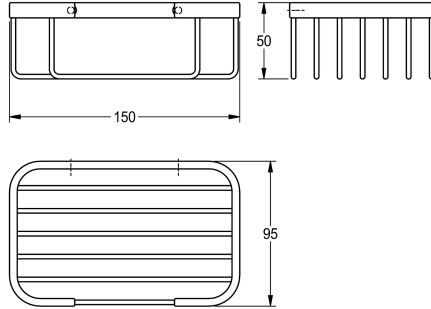

## KWC ACCESSOIRES Square basket for wall mounting

Modell-Linie: ACCESSOIRES | MISX0009HP  
Accessoires Hotel & Residential | Complementary parts Hotel & Res.

### KWC-No.

**2000106381**

Dimensions 150 x 50 x 95 mm (W x H x D)

Square basket for wall mounting, 304 stainless steel, used for shower or bath, includes stainless steel screws and dowels.

Surface high polished  
Dimensions 150 x 50 x 95 mm (W x H x D)

### Technical Data

material
material code
overall depth
overall height
overall width
surface finish
type of fixing
type of mounting

stainless steel
1.4301 Chrome Nickel steel V2A
95 mm
50 mm
150 mm
high polished
screw
wall mounting