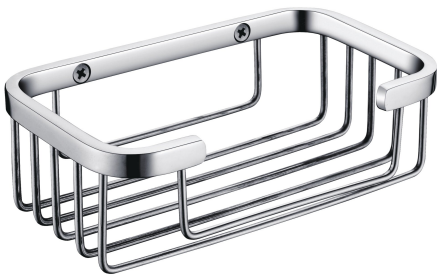

## KWC ACCESSOIRES Square basket for wall mounting

Modell-Linie: ACCESSOIRES | MISX0009HP  
Accessoires Hotel & Residential | Complementary parts Hotel & Res.

#### 2000106381

Dimensions 150 x 50 x 95 mm (W x H x D)

#### 2000106193

Surface satin finished, dimensions 150 x 50 x 95 mm (W x H x D)

Square basket for wall mounting, 304 stainless steel, used for shower or bath, includes stainless steel screws and dowels.

Surface high polished  
Dimensions 150 x 50 x 95 mm (W x H x D)