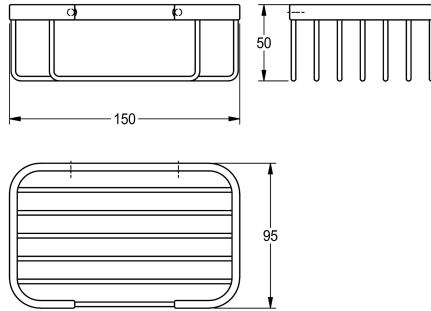

KWC ACCESSOIRES Square basket for wall mounting

Modell-Linie: ACCESSOIRES | MISX0009HP
Accessoires Hotel & Residential | Complementary parts Hotel & Res.

KWC-No.

2000106381

Dimensions 150 x 50 x 95 mm (W x H x D)

2000106193

Surface satin finished, dimensions 150 x 50 x 95 mm (W x H x D)

Square basket for wall mounting, 304 stainless steel, used for shower or bath, includes stainless steel screws and dowels.

Surface high polished
Dimensions 150 x 50 x 95 mm (W x H x D)

Technical Data

material
material code
overall depth
overall height
overall width
surface finish
type of fixing
type of mounting

stainless steel
1.4301 Chrome Nickel steel V2A
95 mm
50 mm
150 mm
high polished
screw
wall mounting