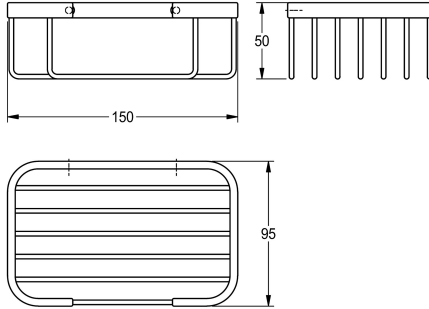

KWC ACCESSOIRES Square basket for wall mounting

Modell-Linie: ACCESSOIRES | MISX0009HP
Accessoires Hotel & Residential | Complementary parts Hotel & Res.

KWC-No.

2000106381

Dimensions 150 x 50 x 95 mm (W x H x D)

Square basket for wall mounting, 304 stainless steel, used for shower or bath, includes stainless steel screws and dowels.

Surface high polished
Dimensions 150 x 50 x 95 mm (W x H x D)

Technical Data

material
material code
overall depth
overall height
overall width
surface finish
type of fixing
type of mounting

stainless steel
1.4301 Chrome Nickel steel V2A
95 mm
50 mm
150 mm
high polished
screw
wall mounting