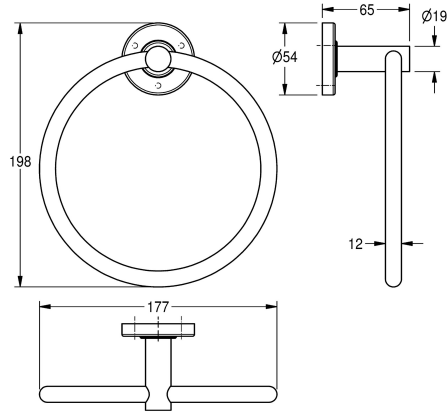

## KWC MEDIUS Towel ring for wall mounting

Modell-Linie: MEDIUS | MEDX104  
Accessoires Hotel & Residential | Towel & rob holder Hotel

#### 2000106385

Surface high polished Dimensions 177 x 198 x 65 mm (W x H x D)

### surface finish

high polished

satin finished

Towel ring for wall mounting, 304 stainless steel, round covers to conceal the fixing of screws, includes stainless steel screws and dowels.

Surface satin finished  
Dimensions 177 x 198 x 65 mm (W x H x D)

### Technical Data

material
material code
overall depth
overall height
overall width
surface finish
type of fixing
type of mounting

stainless steel
1.4301 Chrome Nickel steel V2A
65 mm
198 mm
177 mm
satin finished
screw
wall mounting