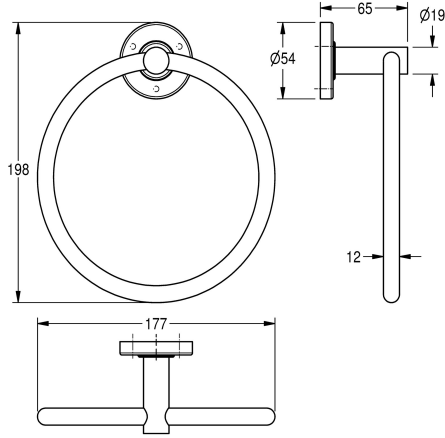

#### KWC-No.

**2000106385**

Surface high polished Dimensions 177 x 198 x 65 mm (W x H x D)

#### surface finish

high polished

Towel ring for wall mounting, 304 stainless steel, round covers to conceal the fixing of screws, includes stainless steel screws and dowels.

Surface high polished  
Dimensions 177 x 198 x 65 mm (W x H x D)

#### Technical Data

material	stainless steel
material code	1.4301 Chrome Nickel steel V2A
overall depth	65 mm
overall height	198 mm
overall width	177 mm
surface finish	high polished
type of fixing	screw
type of mounting	wall mounting

material	stainless steel
material code	1.4301 Chrome Nickel steel V2A
overall depth	65 mm
overall height	198 mm
overall width	177 mm
surface finish	high polished
type of fixing	screw
type of mounting	wall mounting