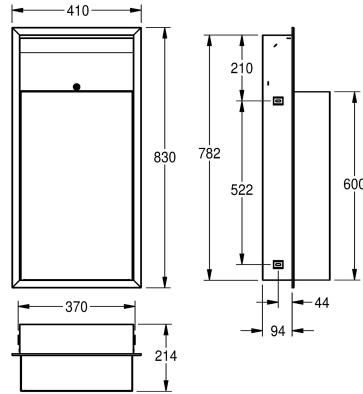

KWC RODAN Waste bin for recessed mounting

Modell-Linie: RODAN | RODX605EB
Accessories | Waste bins

KWC-No.

2000090062

Dimensions 408 x 690 x 169 mm (W x H x D)

2000101344

full recessed version, Dimensions 410 x 690 x 171 mm (W x H x D)

2000106588

Capacity approx. 41 liter Dimensions 410 x 830 x 94 (W x H x D)

overall width

408 mm

410 mm

410 mm

Waste bin for recessed mounting, stainless steel, surface satin finished, material thickness 0.8 mm, rounded edges, cylinder lock with KWC standard key, mounting with in-wall frame, includes stainless steel screws and dowels.

Capacity approx. 41 liter
Dimensions 410 x 830 x 94 mm (W x H x D)

Technical Data

filling volume

41 Liter

lid

no

lock

key-lock

overall height

830 mm

overall width

410 mm

surface finish

satin finished

type of fixing

screw