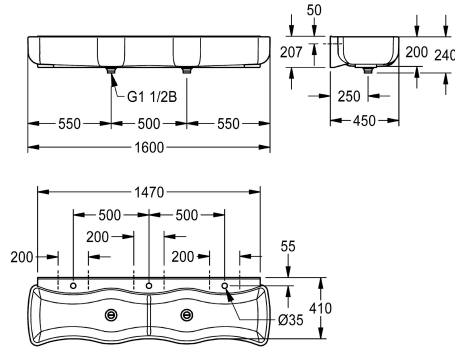

KWC WASHINO-3

Children's wash-and-play trough

Modell-Linie: WASHINO | SANW215

Washbasins & Washtroughs | Washtroughs

KWC-No.

2000106654

Dimensions 1600 x 240 x 450 mm (W x H x D), with 3 wash places

WASHINO-3 children's wash-and-play trough made of MIRANIT resin-bonded mineral material, Alpine white colour. With 3 wash places. Wave-shaped basin, large inner and outer radii of basins, with integrated surge edge, tap landing with a tap hole for each

wash place. Waste and overflow valve as a standpipe. Mounting on washbasin back panel. Mounting material included.

Dimensions 1600 x 240 x 450 mm (W x H x D)

Technical Data

material	mineral material
material code	Miranit
number of waste holes	2
overall depth	450 mm
overall height	240 mm
overall width	1,600 mm
rear upstand	no
splash back	yes
number of tap holes	3
tap ledge	yes
tap ledge position	back
type of mounting	wall mounting
type of waste kit	"1 1/2" duplex waste with sta
number of wash places	3
waste hole position	centre
waste kit included	yes
waste size	DN 40

material	mineral material
material code	Miranit
number of waste holes	2
overall depth	450 mm
overall height	240 mm
overall width	1,600 mm
rear upstand	no
splash back	yes
number of tap holes	3
tap ledge	yes
tap ledge position	back
type of mounting	wall mounting
type of waste kit	"1 1/2" duplex waste with sta
number of wash places	3
waste hole position	centre
waste kit included	yes
waste size	DN 40