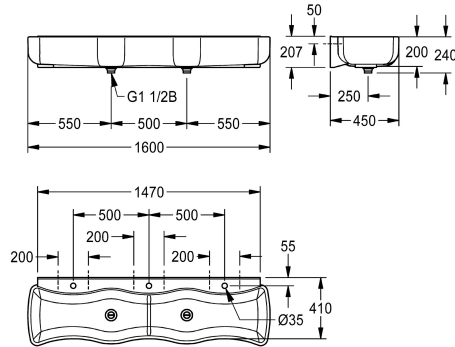

### KWC-No.

**2000106654**

Dimensions 1600 x 240 x 450 mm (W x H x D), with 3 wash places

WASHINO-3 children's wash-and-play trough made of MIRANIT resin-bonded mineral material, Alpine white colour. With 3 wash places. Wave-shaped basin, large inner and outer radii of basins, with integrated surge edge, tap landing with a tap hole for each

wash place. Waste and overflow valve as a standpipe. Mounting on washbasin back panel. Mounting material included.

Dimensions 1600 x 240 x 450 mm (W x H x D)

### Technical Data

material	mineral material
material code	Miranit
number of waste holes	2
overall depth	450 mm
overall height	240 mm
overall width	1,600 mm
rear upstand	no
splash back	yes
number of tap holes	3
tap ledge	yes
tap ledge position	back
type of mounting	wall mounting
type of waste kit	"1 1/2" duplex waste with sta
number of wash places	3
waste hole position	centre
waste kit included	yes
waste size	DN 40

material	mineral material
Miranit	
2	
450 mm	
240 mm	
1,600 mm	
no	
yes	
3	
yes	
back	
wall mounting	
"1 1/2" duplex waste with sta	
3	
centre	
yes	
DN 40	