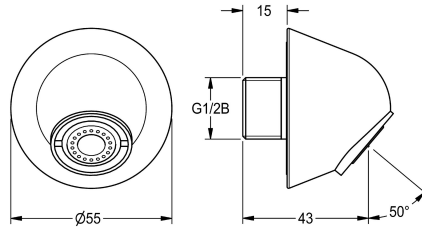

## KWC

Wall outlet, DN 15

Modell-Linie: WASH-TAPS-ACCESS. | ZTAPS0004

Taps | Complementary parts taps

### KWC-No.

**2000107291**

Wall outlet DN 15, aerator 0.063 l/s, angle of inclination 50°, projection 28 mm

Wall outlet, DN 15, polished chromium-plated brass, suicide-inhibiting design, with theft-proof aerator and integrated flow

control 0.063 l/s, tilt angle 50°; projection 28 mm.

### Technical Data

|                           |
|---------------------------|
| angle                     |
| spout projection          |
| type of spout             |
| volume flow rate at 3 bar |

|             |
|-------------|
| 50 Degree   |
| 28 mm       |
| wall outlet |
| 0.06 l/s    |