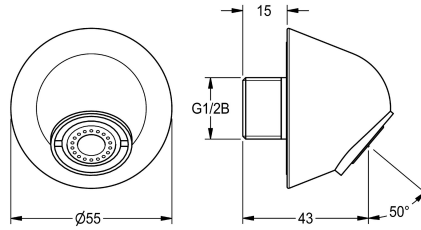

KWC

Wall outlet, DN 15

Modell-Linie: WASH-TAPS-ACCESS. | ZTAPS0004

Taps | Complementary parts taps

KWC-No.

2000107291

Wall outlet DN 15, aerator 0.063 l/s, angle of inclination 50°, projection 28 mm

Wall outlet, DN 15, polished chromium-plated brass, suicide-inhibiting design, with theft-proof aerator and integrated flow

control 0.063 l/s, tilt angle 50°; projection 28 mm.

Technical Data

angle	50 Degree
spout projection	28 mm
type of spout	wall outlet
volume flow rate at 3 bar	0.06 l/s

angle	50 Degree
spout projection	28 mm
type of spout	wall outlet
volume flow rate at 3 bar	0.06 l/s