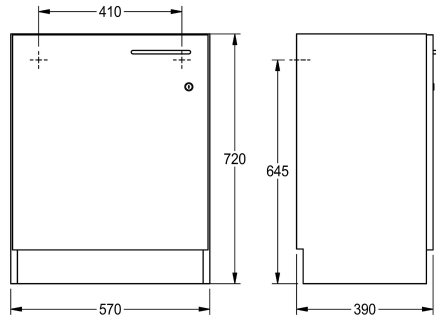

KWC

Cabinet for installation under the tabletop

Modell-Linie: SIRIUS | WSPL0017

Utility sinks | Complementary parts utility sinks

KWC-No.

2000107663

Base cabinet, door hinge left

2000107664

Base cabinet, door hinge right

Base cabinet for classroom basin made of melamine coated chipboard, colour white. Floor standing unit closed on three sides with black skirting board and adjustable feet, front door with handle and cylinder lock, door hinge left or right.

Dimensions 570 x 720 x 390 mm (W x H x D)
Door hinge left