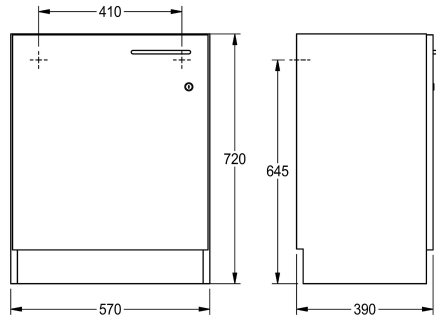

## KWC

Cabinet for installation under the tabletop

Modell-Linie: SIRIUS | WSPL0017

Utility sinks | Complementary parts utility sinks

### KWC-No.

**2000107663**

Base cabinet, door hinge left

**2000107664**

Base cabinet, door hinge right

Base cabinet for classroom basin made of melamine coated chipboard, colour white. Floor standing unit closed on three sides with black skirting board and adjustable feet, front door with handle and cylinder lock, door hinge left or right.

Dimensions 570 x 720 x 390 mm (W x H x D)  
Door hinge left