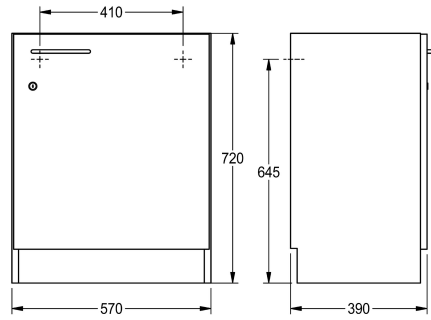

## KWC

Cabinet for installation under the tabletop

Modell-Linie: SIRIUS | WSPL0018

Utility sinks | Complementary parts utility sinks

### KWC-No.

**2000107663**

Base cabinet, door hinge left

**2000107664**

Base cabinet, door hinge right

Base cabinet for classroom basin made of melamine coated chipboard, colour white. Floor standing unit closed on three sides with black skirting board and adjustable feet, front door with handle