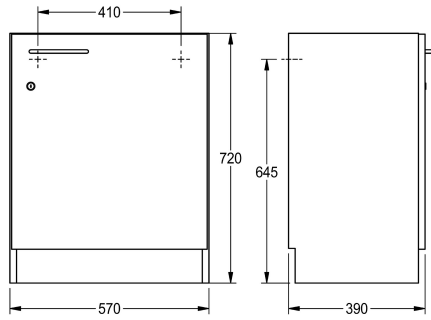

KWC

Cabinet for installation under the tabletop

Modell-Linie: SIRIUS | WSPL0018

Utility sinks | Complementary parts utility sinks

KWC-No.

2000107663

Base cabinet, door hinge left

2000107664

Base cabinet, door hinge right

Base cabinet for classroom basin made of melamine coated chipboard, colour white. Floor standing unit closed on three sides with black skirting board and adjustable feet, front door with handle