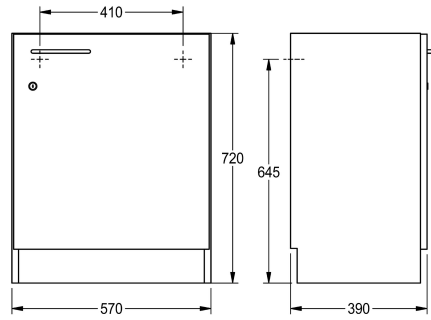

KWC

Cabinet for installation under the tabletop

Modell-Linie: SIRIUS | WSPL0018

Utility sinks | Complementary parts utility sinks

KWC-No.

2000107663

Base cabinet, door hinge left

2000107664

Base cabinet, door hinge right

Base cabinet for classroom basin made of melamine coated chipboard, colour white. Floor standing unit closed on three sides with black skirting board and adjustable feet, front door with handle