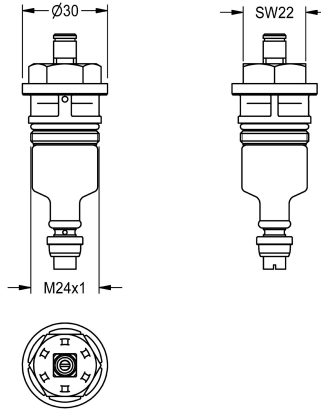

KWC

Functional part silicone free

Modell-Linie: FUNCTIONING_PARTS | EAQLT0030

Ricambi | Ricambi per rubinetteria doccia

KWC-No.

2000109228

Functional part complete for shower fittings, color marking blue, PWIS-compliant version for the automotive industry.

Dati tecnici

Applicazione

Rubinetteria doccia

ATT-WS-CARTRIDGE-TYP

SELF-CLOSING-CARTRIDGE

teamNumber

0