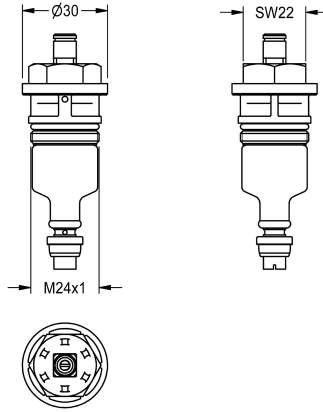

KWC

Functional part silicone free

Modell-Linie: FUNCTIONING_PARTS | EAQLT0030

Pièces de rechange | Pièces de rechange robinetterie de douche

KWC-No.

2000109228

Functional part complete for shower fittings, color marking blue, PWIS-compliant version for the automotive industry.

Données techniques

Application

Robinetterie de douche

Type de cartouche

SELF-CLOSING-CARTRIDGE

teamNumber

0