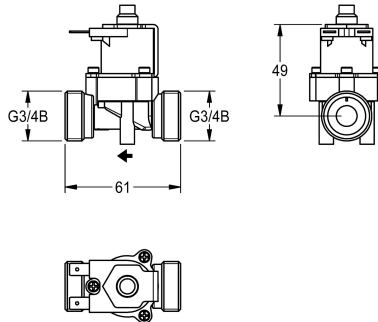

KWC

Solenoid straight-way valve, 6

Modell-Linie: SPARE-PARTS-GENER. | EFLSY0044

Ricambi | Accessori per rubinetterie per lavabi

KWC-No.

2000109416

Solenoid straight-way valve for trap control, G 3/4 B connections on both sides, without dirt strainer, 6 V DC.