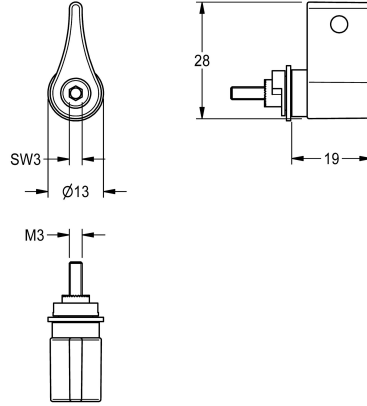

## KWC Mixer lever

Modell-Linie: **PROTRONIC-S | EPTR0030**  
Ricambi | Accessori per rubinetterie per lavabi

### KWC-No.

**2000109490**

Mixer lever with temperature stop and screw, for PROTRONIC-S washbasin mixer.