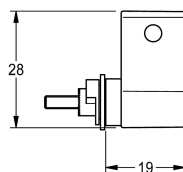

## KWC Mixer lever

Modell-Linie: **PROTRONIC-S | EPTR0030**  
Ricambi | Accessori per rubinetterie per lavabi

### KWC-No.

**2000109490**

Mixer lever with temperature stop and screw, for PROTRONIC-S washbasin mixer.