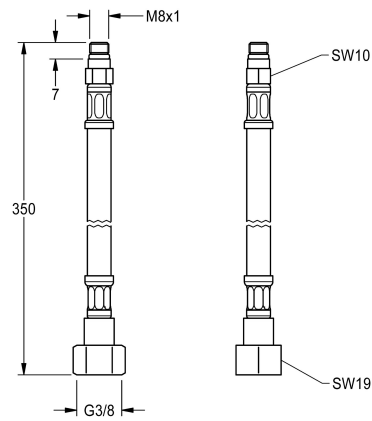

KWC

Hose, G3/8 x M8x1

Modell-Linie: SPARE-PARTS-GENER. | EPTRR0029

Spare parts | Spare parts taps

KWC-No.

2000109491

Hose, DN 6, G3/8 x M8x1, length 350 mm, with non-return valve and strainer.