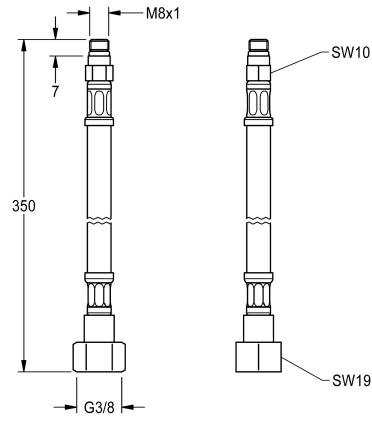

KWC

Hose, G3/8 x M8x1

Modell-Linie: SPARE-PARTS-GENER. | EPTRR0029
Spare parts | Spare parts taps

KWC-No.

2000109491

Hose, DN 6, G3/8 x M8x1, length 350 mm, with non-return valve and strainer.