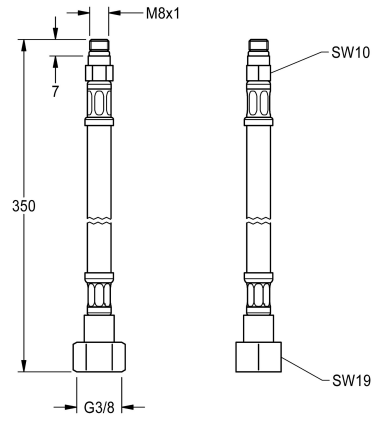

KWC

Hose, G3/8 x M8x1

Modell-Linie: SPARE-PARTS-GENER. | EPRT0029

Ricambi | Accessori per rubinetterie per lavabi

KWC-No.

2000109491

Hose, DN 6, G3/8 x M8x1, length 350 mm, with non-return valve and strainer.