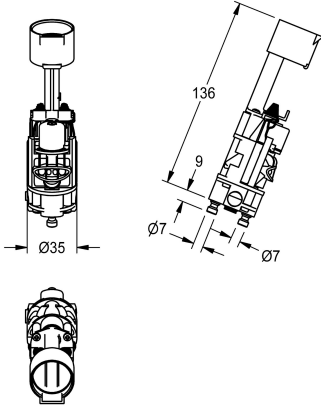

KWC

Function unit

Modell-Linie: PROTRONIC-S | EPRTS0027

Spare parts | Spare parts taps

KWC-No.

2000109493

PROTRONIC-S function unit with battery holder