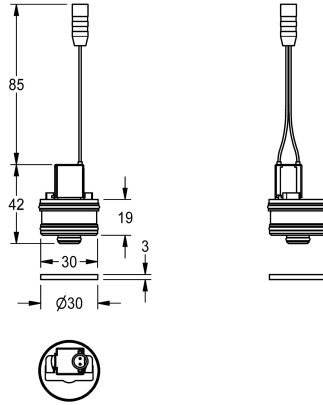

### Bypass solenoid valve cartridge

Modell-Linie: AQUACONTACT | ZAQCT0002

Showers | Complementary parts showers

#### KWC-No.

**2000109499**

Bypass solenoid valve cartridge

Bypass solenoid valve cartridge bistable with waterproof plug and grit filter as a retrofitting/spare parts set for thermostatic mixer with

function block, for performing thermal disinfections, 6 V DC.