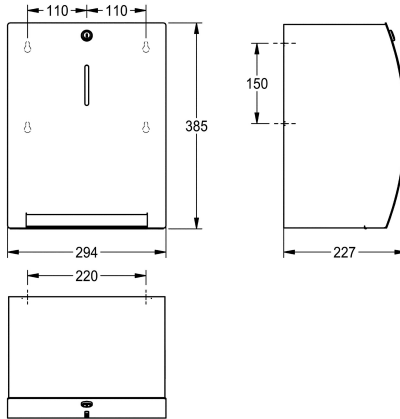

### KWC-No.

**2000110533**

Dimensions 294 x 385 x 227 mm (W x H x D)

Manual paper towel dispenser for wall mounting, stainless steel, surface satin finished, front with InnoxPlus surface refinement for the reduction of finger marks and better cleaning characteristics (easy to clean), material thickness 1.5 mm, curved front with inspection window, cylinder lock with KWC standard key, capacity 1 paper roll, paper comes automatically out to pull with hand, maintenance

free mechanic, electrical connection or batteries are not required, easypaper roll change mechanism, for rolls with max. width 205 mm and max. diameter 200 mm, paper length is not adjustable - one length 260 mm, includes stainless steel screws and dowels.

Dimensions 294 x 385 x 227 mm (W x H x D)

### Technical Data

maximum depth/diameter of cons	200 mm
maximum width of consumable	205 mm
filling quantity	1
filling quantity uom	rolls
lock	key-lock
material	stainless steel
material code	1.4301 Chrome Nickel steel V2A
material thickness	1.5 mm
overall depth	227 mm
overall height	385 mm
overall width	294 mm
surface finish	satin finished
surface treatment	InnoxPlus (anti fingerprint)
type of consumable	paper roll
type of fixing	screw
type of mounting	wall mounting
type of operation	manual operation