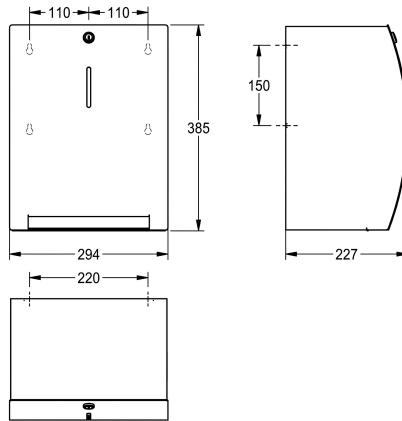

### KWC-No.

**2000110533**

Dimensions 294 x 385 x 227 mm (W x H x D)

Manual paper towel dispenser for wall mounting, stainless steel, surface satin finished, front with InoxPlus surface refinement for the reduction of finger marks and better cleaning characteristics (easy to clean), material thickness 1.5 mm, curved front with inspection window, cylinder lock with KWC standard key, capacity 1 paper roll, paper comes automatically out to pull with hand, maintenance

free mechanic, electrical connection or batteries are not required, easypaper roll change mechanism, for rolls with max. width 205 mm and max. diameter 200 mm, paper length is not adjustable - one length 260 mm, includes stainless steel screws and dowels.

Dimensions 294 x 385 x 227 mm (W x H x D)

### Technical Data

maximum depth/diameter of cons	200 mm
maximum width of consumable	205 mm
filling quantity	1
filling quantity uom	rolls
lock	key-lock
material	stainless steel
material code	1.4301 Chrome Nickel steel V2A
material thickness	1.5 mm
overall depth	227 mm
overall height	385 mm
overall width	294 mm
surface finish	satin finished
surface treatment	InoxPlus (anti fingerprint)
type of consumable	paper roll
type of fixing	screw
type of mounting	wall mounting
type of operation	manual operation