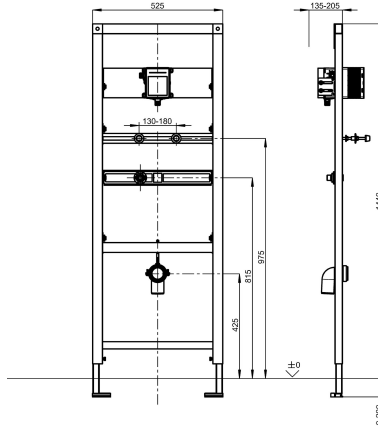

## KWC AQUAFIX

Installation frame with flush valve for in-wall installation for stainless steel urinals

Modell-Linie: AQUAFIX | AQFX0002

Installation frames | Installation units urinals

### KWC-No.

**2000110549**

Installation frame for stainless steel urinals with flush valve for in-wall installation

AQUAFIX installation frame for stainless steel urinals, with fully assembled basic installation kit for in-wall urinal flush valves, manually operated or touch-free, opto-electronically controlled. Self-supporting, powder-coated, steel frame construction, TÜV tested, for installation of single units in dry-wall lining, adjustable height

fixing as well as tap connection and outlet mount, sound-insulated wall duct with G 1/2, universal outlet bend DN 50, urinal fixing bolts, building protection and fixing materials.

Dimensions 525 x 1440 mm (W x H)

urinals
no
Built-in section
200 mm
DN 15
Steel
135 mm
no
DN 50
135 mm
1,440 mm
525 mm
from side
installation element
wall and floor mounting