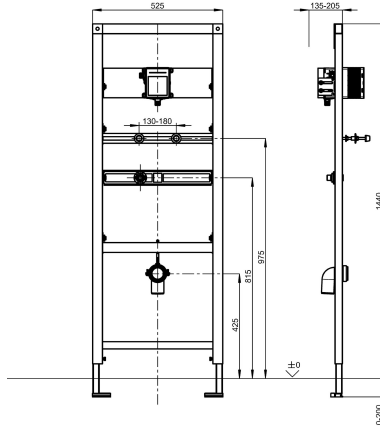

## KWC AQUAFIX

Installation frame with flush valve for in-wall installation for stainless steel urinals

Modell-Linie: AQUAFIX | AQFX0002

Installation frames | Installation units urinals

### KWC-No.

**2000110549**

Installation frame for stainless steel urinals with flush valve for in-wall installation

AQUAFIX installation frame for stainless steel urinals, with fully assembled basic installation kit for in-wall urinal flush valves, manually operated or touch-free, opto-electronically controlled. Self-supporting, powder-coated, steel frame construction, TÜV tested, for installation of single units in dry-wall lining, adjustable height

fixing as well as tap connection and outlet mount, sound-insulated wall duct with G 1/2, universal outlet bend DN 50, urinal fixing bolts, building protection and fixing materials.

Dimensions 525 x 1440 mm (W x H)

urinals
no
Built-in section
200 mm
DN 15
Steel
135 mm
no
DN 50
135 mm
1,440 mm
525 mm
from side
installation element
wall and floor mounting