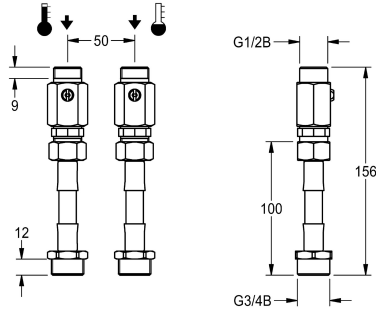

KWC

Installation set

Modell-Linie: **SHOWER-ACCESSORY | ZSHOW0012**

Showers | Complementary parts showers

KWC-No.

2000110906

Installation set for water from the ceiling. Consisting of lockable water quantity regulator and hose adapter.

2030008547

Installation set for water from the wall directly above the shower panel. Consisting of lockable wall brackets and rosette.

Installation set for water from the ceiling. Consisting of lockable water quantity regulators and hose adapter for connection G3/4 to

G1/2B.

Technical Data

| |
|--------------|
| quantity |
| quantity uom |

| |
|--------|
| 2 |
| pieces |