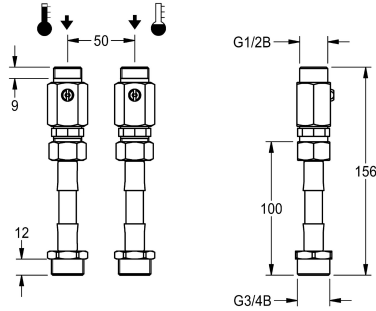

KWC

Installation set

Modell-Linie: **SHOWER-ACCESSORY | ZSHOW0012**

Showers | Complementary parts showers

KWC-No.

2000110906

Installation set for water from the ceiling. Consisting of lockable water quantity regulator and hose adapter.

2030008547

Installation set for water from the wall directly above the shower panel. Consisting of lockable wall brackets and rosette.

Installation set for water from the ceiling. Consisting of lockable water quantity regulators and hose adapter for connection G3/4 to

G1/2B.

Technical Data

quantity

2

quantity uom

pieces