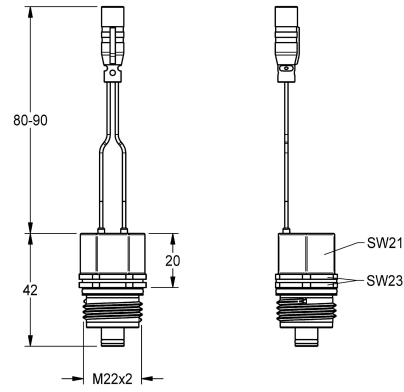

KWC

Solenoid valve cartridge

Modell-Linie: SPARE-PARTS-GENER. | ZCTRL0001

Water management systems | Complementary parts water management

KWC-No.

2000111145

Solenoid valve cartridge, 24 VDC/1.8 W

Bypass solenoid valve cartridge with waterproof plug and grit filter as a retrofitting set for performing thermal disinfections, 24 V DC.