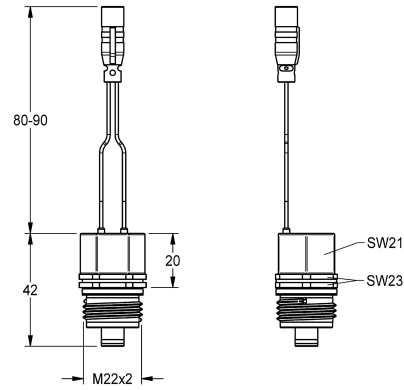

KWC

Solenoid valve cartridge

Modell-Linie: SPARE-PARTS-GENER. | ZCTRL0001

Water management systems | Complementary parts water management

KWC-No.

2000111145

Solenoid valve cartridge, 24 VDC/1.8 W

Bypass solenoid valve cartridge with waterproof plug and grit filter as a retrofitting set for performing thermal disinfections, 24 V DC.