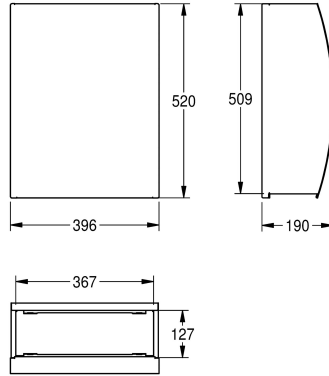

KWC Waste bin

Modell-Linie: STRATOS | EACCS235
Pièces de rechange | Pièces de rechange, accessoires

KWC-No.

2030000892

STRATOS, waste bin for mounting as a spare part for STRX617E combination unit, stainless steel, surface satin finished, front with InoxPlus surface refinement for the reduction of finger marks and better cleaning characteristics (easy to clean), material thickness 1.5 mm, curved front cover, cylinder lock with KWC standard key,

approx. 29 liter capacity, integrated bag holder, includes stainless steel screws and dowels.

Dimensions 396 x 521 x 190 mm (W x H x D)

Données techniques

Colier de serrage

Couvercle

Serrure

Matière

Code du matériel