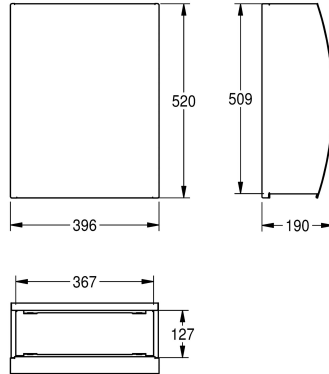

KWC Waste bin

Modell-Linie: STRATOS | EACCS235
Ricambi | Ricambi per accessori

KWC-No.

2030000892

STRATOS, waste bin for mounting as a spare part for STRX617E combination unit, stainless steel, surface satin finished, front with InoxPlus surface refinement for the reduction of finger marks and better cleaning characteristics (easy to clean), material thickness 1.5 mm, curved front cover, cylinder lock with KWC standard key,

approx. 29 liter capacity, integrated bag holder, includes stainless steel screws and dowels.

Dimensions 396 x 521 x 190 mm (W x H x D)

Dati tecnici

Morsetto per sacco spazzatura
Coperchio
Serratura
Materiale
Codice materiale
Finitura della superficie
Trattamento della superficie
Tipo di fissaggio
Tipo di montaggio
teamNumber