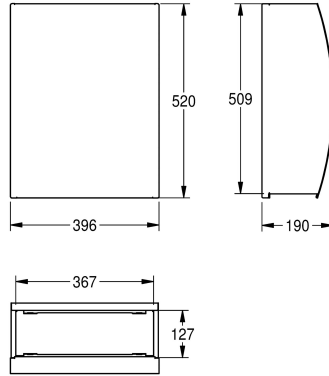

## KWC Waste bin

Modell-Linie: STRATOS | EACCS235  
Ricambi | Ricambi per accessori

### KWC-No.

**2030000892**

STRATOS, waste bin for mounting as a spare part for STRX617E combination unit, stainless steel, surface satin finished, front with InoxPlus surface refinement for the reduction of finger marks and better cleaning characteristics (easy to clean), material thickness 1.5 mm, curved front cover, cylinder lock with KWC standard key,

approx. 29 liter capacity, integrated bag holder, includes stainless steel screws and dowels.

Dimensions 396 x 521 x 190 mm (W x H x D)