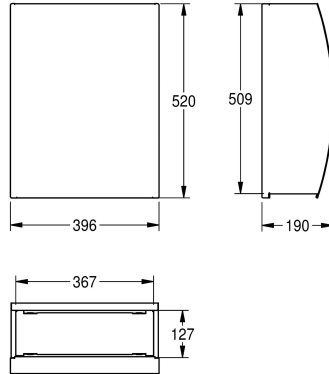

KWC Waste bin

Modell-Linie: STRATOS | EACCS235
Reserve onderdelen | Reserve-onderdelen accessoires

KWC-No.

2030000892

STRATOS, waste bin for mounting as a spare part for STRX617E combination unit, stainless steel, surface satin finished, front with InoxPlus surface refinement for the reduction of finger marks and better cleaning characteristics (easy to clean), material thickness 1.5 mm, curved front cover, cylinder lock with KWC standard key,

approx. 29 liter capacity, integrated bag holder, includes stainless steel screws and dowels.

Dimensions 396 x 521 x 190 mm (W x H x D)

Technical Data

Zakjeshouder

Ja

Deksel

Neen

Slot